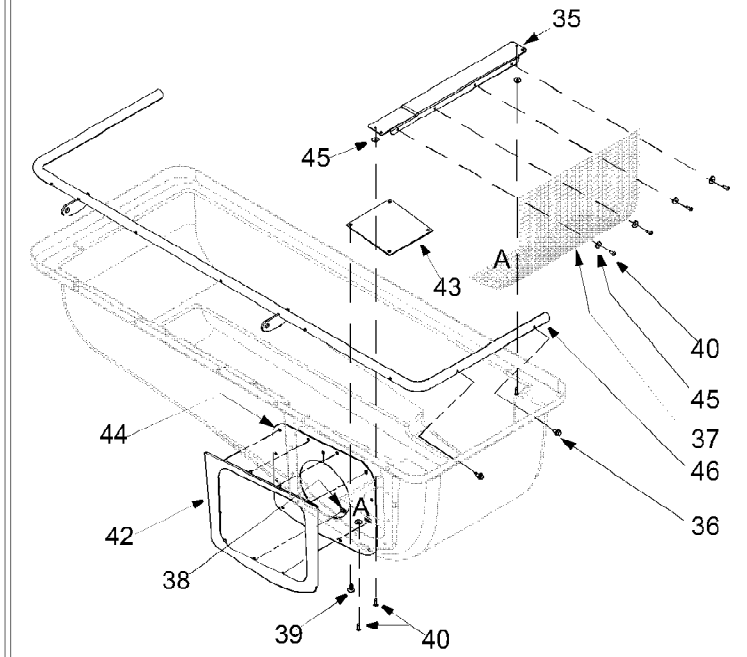

Components of Bag Assembly pn # 864-0251:

Components of Cover Assembly pn # 664-04018:

Ref #	Part Number	Qty	S/P/F	Description
1	17200A	1	S	Catcher Support Bracket
2	17247	1	S	Tubing Adapter
3	631-0221	1	S	Chute Elbow
4	664-04018	1		Cover Assembly (includes ref. 35 to 46)
5	683-0617	1		Bracket Assembly: Chute Stop
6	689-00002	1	S	Grasscatcher Support Assembly
7	710-0597	1	/P	Hex Bolt 1/4-20 x 1.0
8	710-0751	1	/P	Hex Bolt 1/4-20 x 0.625
9	710-3008	1	/P	Hex Bolt 5/16-18 x 0.75
10	710-3168	1	/P	Carriage Bolt
11	711-0309A	1	/P	Clevis Pin
12	711-04069	1	S	Grasscatcher Pin
13	712-0130	1	/P	Hex Lock Nut 3/8-16
14	712-0431	1	S	Flange Lock Nut 3/8-16
15	712-3004A	1	/P	Flange Lock Nut 5/16-18
16	712-3027	1	S	Flange Lock Nut 1/4-20
17	714-0117	1	/P	Hairpin Clip
18	723-04008A	1	/P	Chute Strap
20	723-0476	1		Chute Strap
21	731-0926B	1	/P	Catcher Tube
23	736-0253	1	S	Beleville Washer
24	736-0270	1	/P	Bell Washer
25	736-3092	1	/P	Flat Washer
26	738-0380	1	S	Shoulder Screw
27	742-04056	1	S	Blade
29	783-0601	1	S	Catcher Support Bracket
30	783-0673	1	S	Catcher Support Bracket RH
31	783-0764	1	S	Catcher Support Bracket LH
32	783-0765	1	S	Bracket: Cross Support
33	783-1501	1	S	Spacer
34	864-0251	1		Grasscatcher Bag Assembly
35	17202A	1		Screen Mounting Bracket
36	710-1652	1	/P	TT Screw 1/4-20 x 0.625
37	720-04018	1	S	Screen
38	726-04027	1		Push Nut
39	726-0479	1	/P	Ratchet Clip
40	728-0123	1	S	Pop Rivet
41	731-04166	1		Grass Bag Cover
42	731-04189	1	S	Retainer Seal
43	731-0824A	1	/P	Plastic Plate
44	735-04020	1	S	Grass Bag Seal
45	736-0400	1	S	Flat Washer
46	749-0747	1	S	Hinge Bracket
47	17201A	1	S	Bag Hanger Bracket
48	710-0473	1	/P	Machine Screw
49	710-0604A	1	/P	TT Screw 5/16-18 x 0.625
50	712-0272	1	/P	Hex Sems Nut
51	749-0745A	1	S	Tube: Grass Bag Frame
52	764-0251	1	S	Grassbag