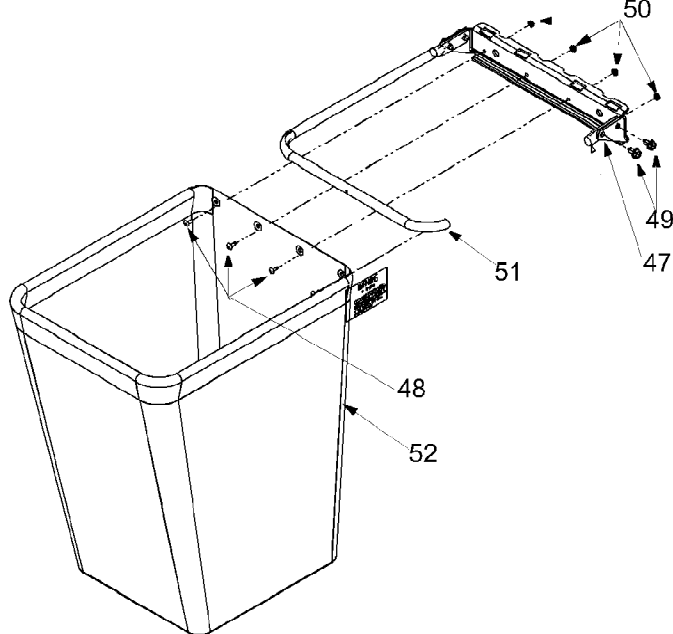

Components of Bag Assembly pn # 864-0251:

Components of Cover Assembly pn # 664-04018:

Ref #	Part Number	Qty	S/P/F	Description
1	17200A	1	S	Catcher Support Bracket
2	17247	1	S	Tubing Adapter
3	631-0221	1	S	Chute Elbow
4	664-04018	1		Cover Assembly (includes ref. 35 to 46)
5	683-0617	1		Bracket Assembly: Chute Stop
6	689-00002	1	S	Grasscatcher Support Assembly
7	710-0597	1	/P	Hex Bolt 1/4-20 x 1.0
8	710-0751	1	/P	Hex Bolt 1/4-20 x 0.625
9	710-3008	1	/P	Hex Bolt 5/16-18 x 0.75
10	710-3168	1	/P	Carriage Bolt
11	711-0309A	1	/P	Clevis Pin
12	711-04069	1	S	Grasscatcher Pin
13	712-0130	1	/P	Hex Lock Nut 3/8-16
14	712-0431	1	S	Flange Lock Nut 3/8-16
15	712-3004A	1	/P	Flange Lock Nut 5/16-18
16	712-3027	1	S	Flange Lock Nut 1/4-20
17	714-0117	1	/P	Hairpin Clip
18	723-04008A	1	/P	Chute Strap
20	723-0476	1		Chute Strap
21	731-0926B	1	/P	Catcher Tube
23	736-0253	1	S	Beleville Washer
24	736-0270	1	/P	Bell Washer
25	736-3092	1	/P	Flat Washer
26	738-0380	1	S	Shoulder Screw
27	742-04056	1	S	Blade
29	783-0601	1	S	Catcher Support Bracket
30	783-0673	1	S	Catcher Support Bracket RH
31	783-0764	1	S	Catcher Support Bracket LH
32	783-0765	1	S	Bracket: Cross Support
33	783-1501	1	S	Spacer
34	864-0251	1		Grasscatcher Bag Assembly
35	17202A	1		Screen Mounting Bracket
36	710-1652	1	/P	TT Screw 1/4-20 x 0.625
37	720-04018	1	S	Screen
38	726-04027	1		Push Nut
39	726-0479	1	/P	Ratchet Clip
40	728-0123	1	S	Pop Rivet
41	731-04166	1		Grass Bag Cover
42	731-04189	1	S	Retainer Seal
43	731-0824A	1	/P	Plastic Plate
44	735-04020	1	S	Grass Bag Seal
45	736-0400	1	S	Flat Washer
46	749-0747	1	S	Hinge Bracket
47	17201A	1	S	Bag Hanger Bracket
48	710-0473	1	/P	Machine Screw
49	710-0604A	1	/P	TT Screw 5/16-18 x 0.625
50	712-0272	1	/P	Hex Sems Nut
51	749-0745A	1	S	Tube: Grass Bag Frame
52	764-0251	1	S	Grassbag